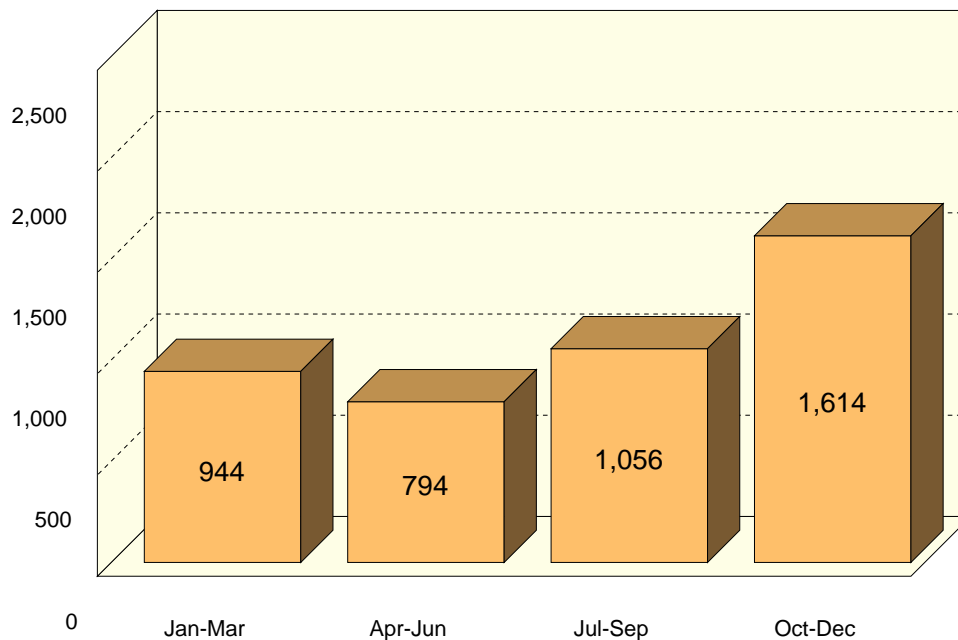

UPPER PENINSULA MONTHLY AND SEASONAL RATES FOR MOTOR VEHICLE-DEER CRASHES

MONTH	All Crashes		Fatal Crashes		Injury Crashes			PDO Crashes
	Number	% of Total	Number	% of Fatal	A	B	C	
January	332	7.5	0	0.0	2	0	4	326
February	308	7.0	1	50.0	0	3	3	301
March	304	6.9	0	0.0	1	0	3	300
April	207	4.7	0	0.0	1	1	3	202
May	231	5.2	0	0.0	2	0	6	223
June	356	8.1	0	0.0	3	3	2	348
July	344	7.8	0	0.0	1	9	5	329
August	292	6.6	0	0.0	1	3	2	286
September	420	9.5	0	0.0	1	4	4	411
October	518	11.8	1	50.0	1	3	7	506
November	609	13.8	0	0.0	0	2	6	601
December	487	11.0	0	0.0	1	1	5	480
Total	4,408	100.0	2	100.0	14	29	50	4,313

Motor Vehicle - Deer Crashes

1,614 (36.6%) of reported motor vehicle-deer collisions occurred during the fourth quarter of the year.