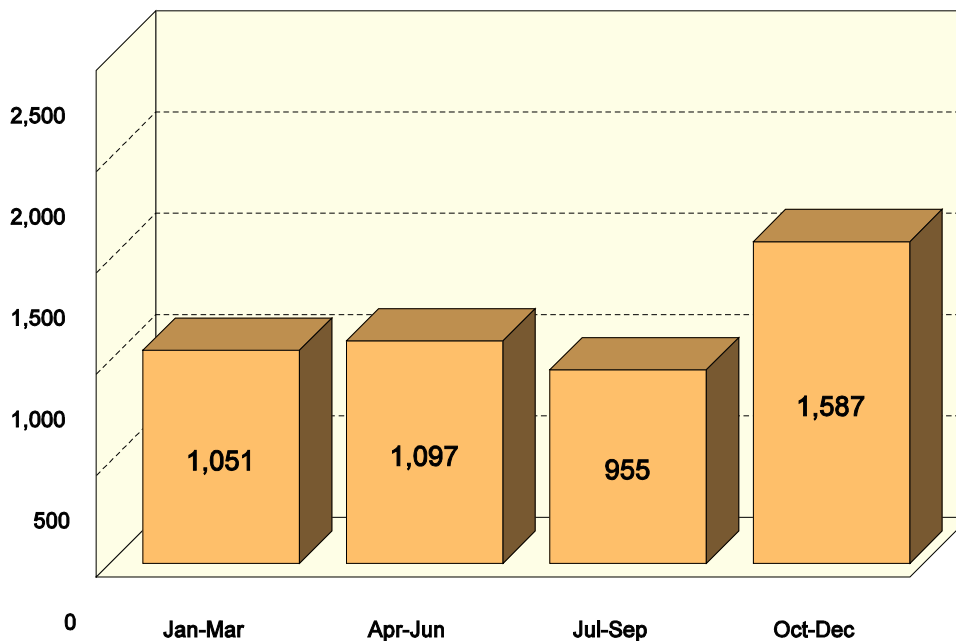

## UPPER PENINSULA MONTHLY AND SEASONAL RATES FOR MOTOR VEHICLE-DEER CRASHES

MONTH	All Crashes		Fatal Crashes		Injury Crashes			PDO Crashes
	Number	% of Total	Number	% of Fatal	A	B	C	
January	370	7.9	0	0.0	0	1	4	365
February	272	5.8	0	0.0	0	0	2	270
March	409	8.7	0	0.0	0	3	4	402
April	359	7.7	0	0.0	1	1	3	354
May	295	6.3	0	0.0	0	3	3	289
June	443	9.4	1	50.0	4	7	6	425
July	374	8.0	1	50.0	1	3	7	362
August	255	5.4	0	0.0	0	6	12	237
September	326	7.0	0	0.0	1	2	2	321
October	504	10.7	0	0.0	1	4	7	492
November	656	14.0	0	0.0	0	3	9	644
December	427	9.1	0	0.0	1	1	3	422
<b>Total</b>	<b>4,690</b>	<b>100.0</b>	<b>2</b>	<b>100.0</b>	<b>9</b>	<b>34</b>	<b>62</b>	<b>4,583</b>

### Motor Vehicle - Deer Crashes

1,587 (33.8%) of reported motor vehicle-deer collisions occurred during the fourth quarter of the year.