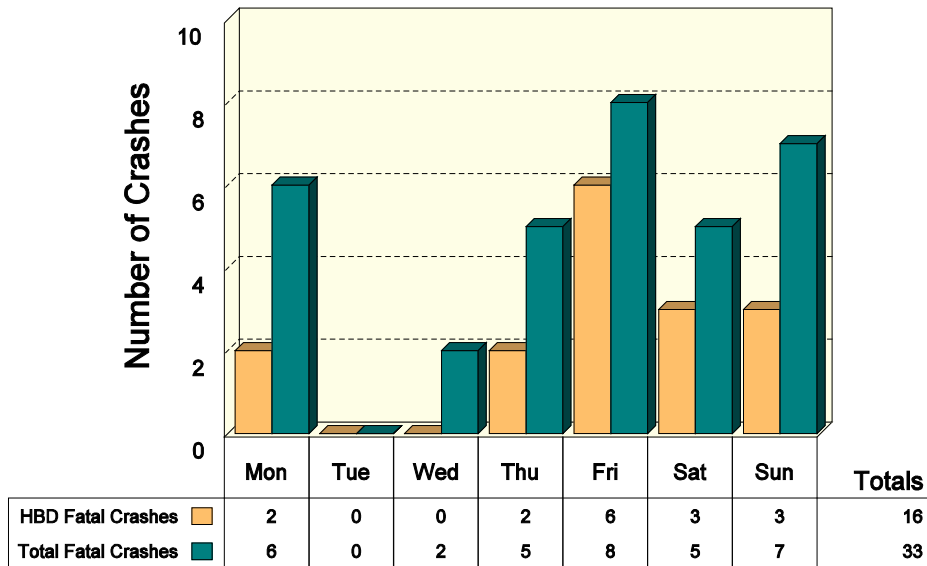

UPPER PENINSULA ALCOHOL INVOLVEMENT IN FATAL CRASHES

HBD Fatal Crashes by Month

Alcohol-related Fatalities by Month

NOTE: An alcohol-related fatality is any person killed in an HBD crash.

HBD Fatal Crashes by Day of Week

HBD Fatal Crashes by Time of Day