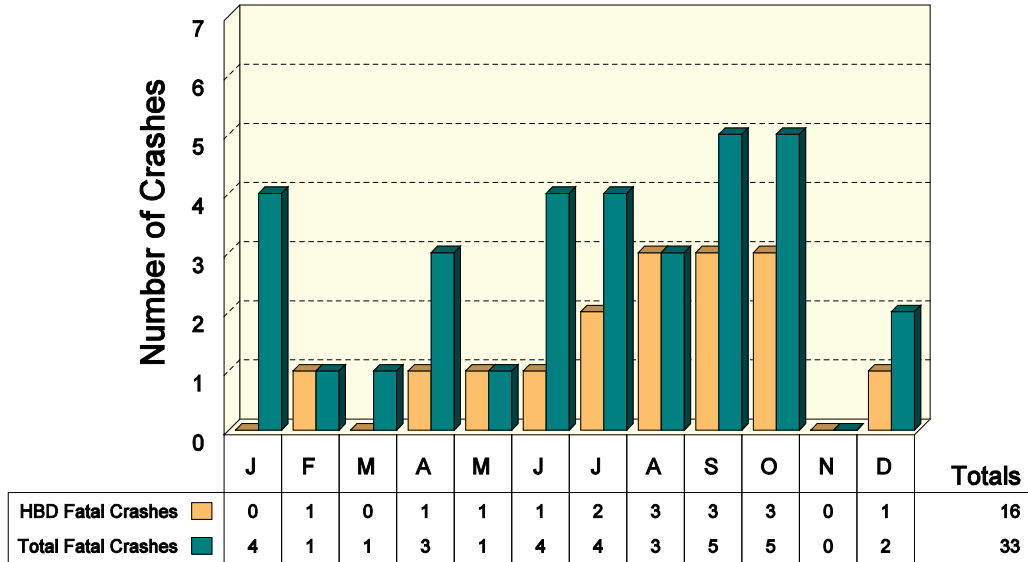

UPPER PENINSULA ALCOHOL INVOLVEMENT IN FATAL CRASHES

HBD Fatal Crashes by Month

Alcohol-related Fatalities by Month

NOTE: An alcohol-related fatality is any person killed in an HBD crash.

HBD Fatal Crashes by Day of Week

HBD Fatal Crashes by Time of Day