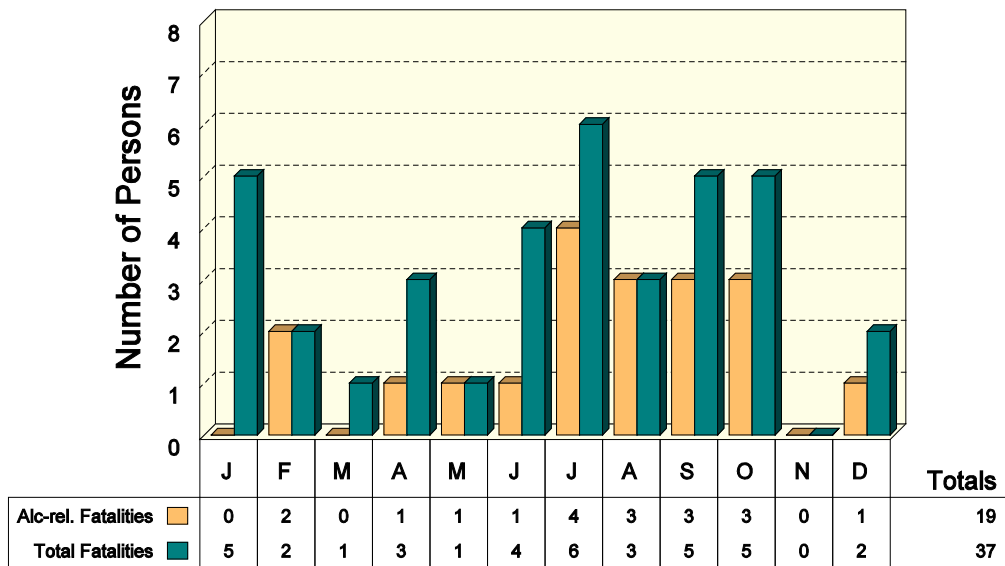

UPPER PENINSULA ALCOHOL INVOLVEMENT IN FATAL CRASHES

HBD Fatal Crashes by Month

Alcohol-related Fatalities by Month

NOTE: An alcohol-related fatality is any person killed in an HBD crash.

HBD Fatal Crashes by Day of Week

HBD Fatal Crashes by Time of Day