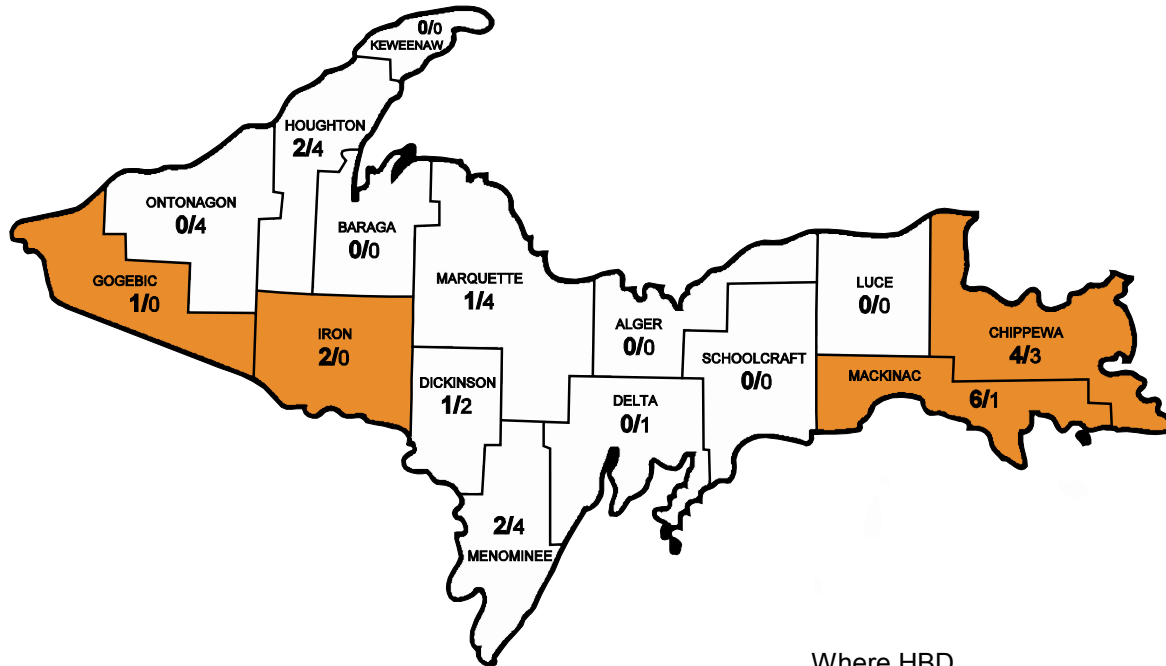

## UPPER PENINSULA TRAFFIC FATALITIES WITH DRINKING INVOLVEMENT BY COUNTY

Where HBD  
Traffic Fatalities  
Occurred

A  
One-Year  
Comparison

2009 = 19 / 2008 = 23