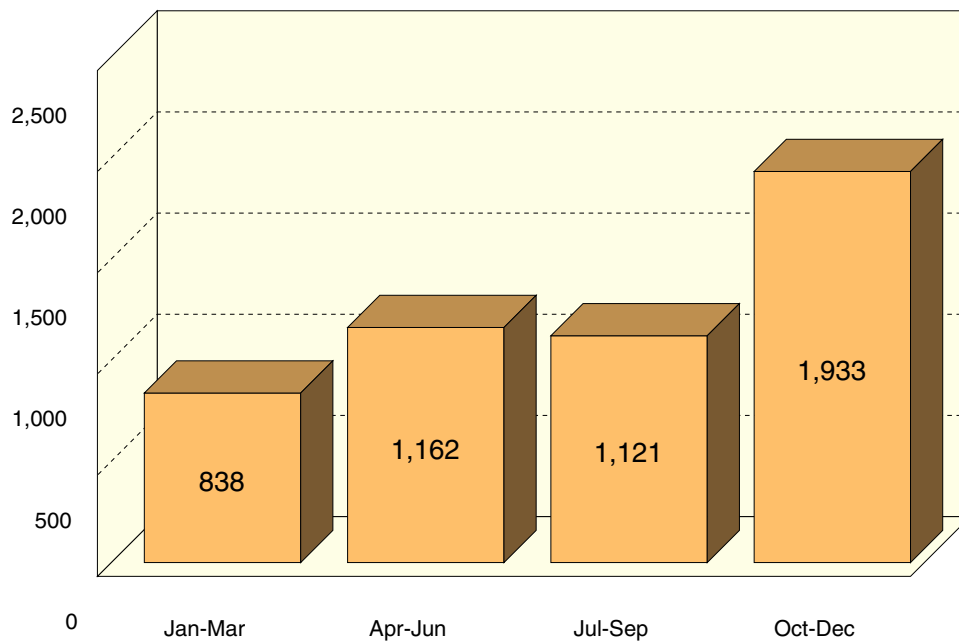

## UPPER PENINSULA MONTHLY AND SEASONAL RATES FOR MOTOR VEHICLE-DEER CRASHES

MONTH	All Crashes		Fatal Crashes		Injury Crashes			PDO Crashes
	Number	% of Total	Number	% of Fatal	A	B	C	
January	357	7.1	0	0.0	0	1	4	352
February	189	3.7	0	0.0	1	0	2	186
March	292	5.8	0	0.0	0	0	3	289
April	356	7.0	0	0.0	0	0	4	352
May	333	6.6	0	0.0	0	1	6	326
June	473	9.4	0	0.0	8	7	9	449
July	343	6.8	0	0.0	7	9	4	323
August	316	6.3	0	0.0	0	6	7	303
September	462	9.1	0	0.0	3	2	2	455
October	653	12.9	0	0.0	2	6	6	639
November	722	14.3	1	100.0	3	2	12	704
December	558	11.0	0	0.0	0	2	2	554
<b>Total</b>	<b>5,054</b>	<b>100.0</b>	<b>1</b>	<b>100.0</b>	<b>24</b>	<b>36</b>	<b>61</b>	<b>4,932</b>

### Motor Vehicle - Deer Crashes

1,933 (38.2%) of reported motor vehicle-deer collisions occurred during the fourth quarter of the year.