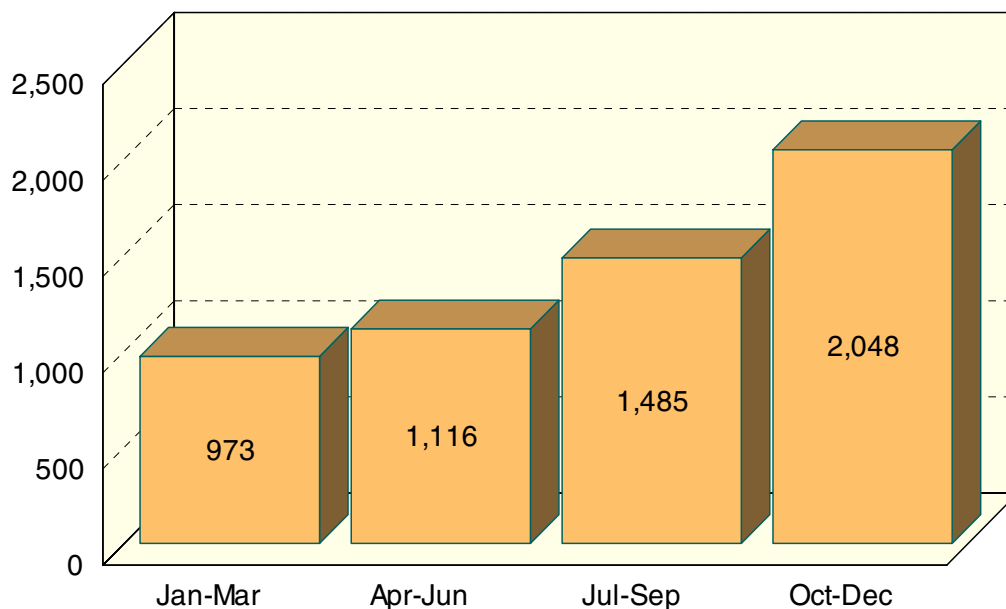

## UPPER PENINSULA MONTHLY AND SEASONAL RATES FOR MOTOR VEHICLE-DEER CRASHES

MONTH	All Crashes		Fatal Crashes		Injury Crashes			PDO Crashes
	Number	% of Total	Number	% of Fatal	A	B	C	
January	420	7.5	0	0.0	0	2	1	417
February	243	4.3	0	0.0	0	2	2	239
March	310	5.5	0	0.0	1	2	1	306
April	262	4.7	0	0.0	0	3	2	257
May	360	6.4	0	0.0	5	1	3	351
June	494	8.8	0	0.0	3	6	10	475
July	389	6.9	0	0.0	6	4	5	374
August	478	8.5	0	0.0	1	10	4	463
September	618	11.0	0	0.0	1	4	7	606
October	692	12.3	0	0.0	1	2	7	682
November	805	14.3	0	0.0	0	7	8	790
December	551	9.8	0	0.0	0	3	4	544
<b>Total</b>	<b>5,622</b>	<b>100.0</b>	<b>0</b>	<b>0.0</b>	<b>18</b>	<b>46</b>	<b>54</b>	<b>5,504</b>

### Motor Vehicle-Deer Crashes

2,048 (36.4%) of reported motor vehicle-deer collisions occurred during the fourth quarter of the year.