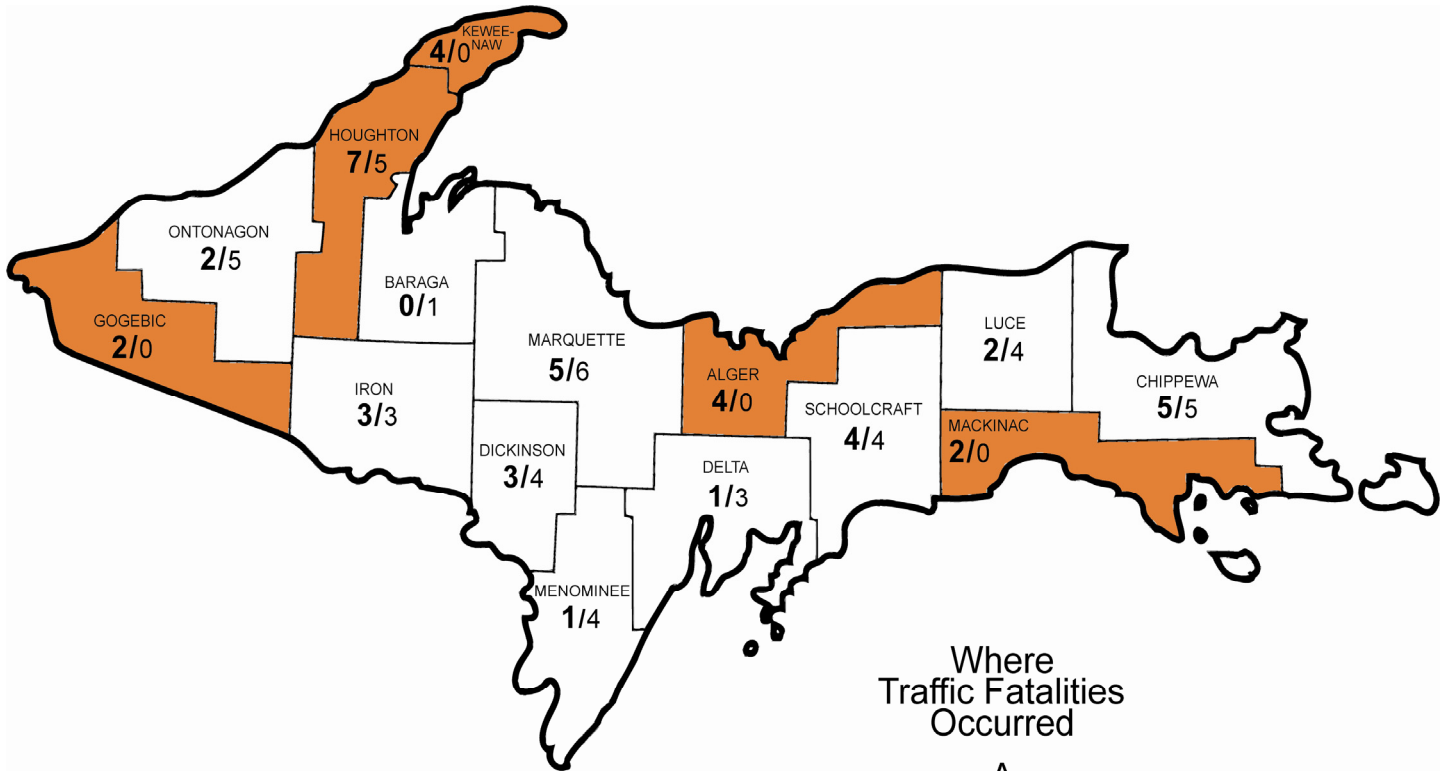

1
YEAR

UPPER PENINSULA WHERE TRAFFIC FATALITIES OCCURRED

Where
Traffic Fatalities
Occurred
A
One-Year
Comparison

2007=45 / 2006=44

- same or decrease
- increase