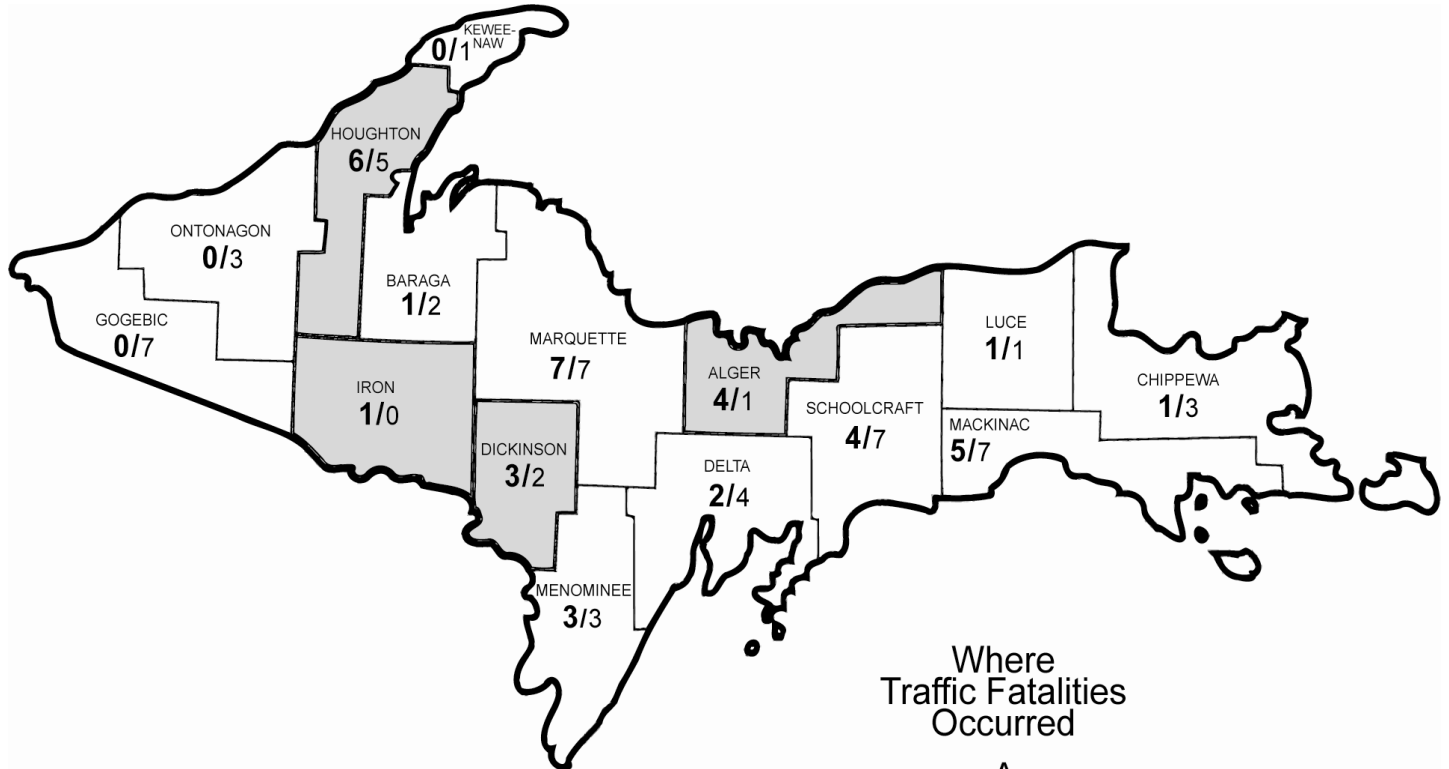

1
YEAR

UPPER PENINSULA WHERE TRAFFIC FATALITIES OCCURRED

Where
Traffic Fatalities
Occurred
A
One-Year
Comparison

2005=38 / 2004=53

-  same or decrease
-  increase