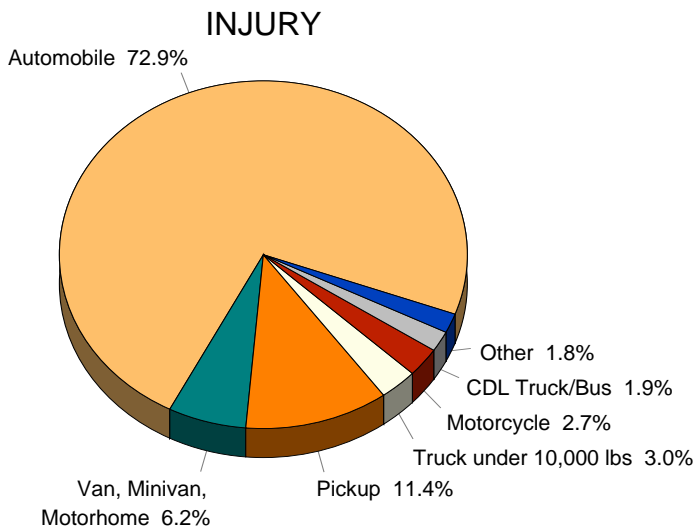

VEHICLE TYPES IN CRASHES BY CRASH SEVERITY

The top chart shows that almost 3 out of 4 vehicles involved in fatal crashes are automobiles or pickups. Van/minivan/motorhome has a fatal crash involvement of 5.3 percent.

Special Note:
"Other" consists of moped, go-cart, snowmobile, off-road vehicle, other, and unknown.

As with fatal crashes, injury and property damage only (PDO) crashes are represented primarily by cars and pickups.