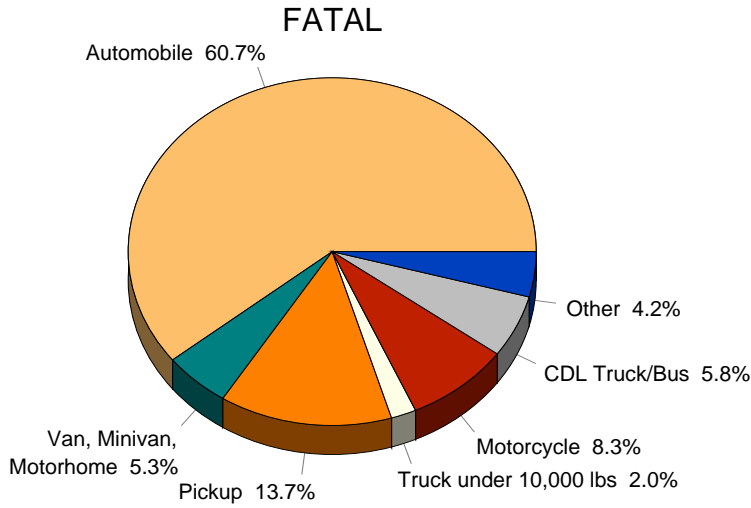

VEHICLE TYPES IN CRASHES BY CRASH SEVERITY

The top chart shows that almost 3 out of 4 vehicles involved in fatal crashes are automobiles or pickups. Van/minivan/motorhome has a fatal crash involvement of 5.3 percent.

Special Note:
"Other" consists of moped, go-cart, snowmobile, off-road vehicle, other, and unknown.

As with fatal crashes, injury and property damage only (PDO) crashes are represented primarily by cars and pickups.