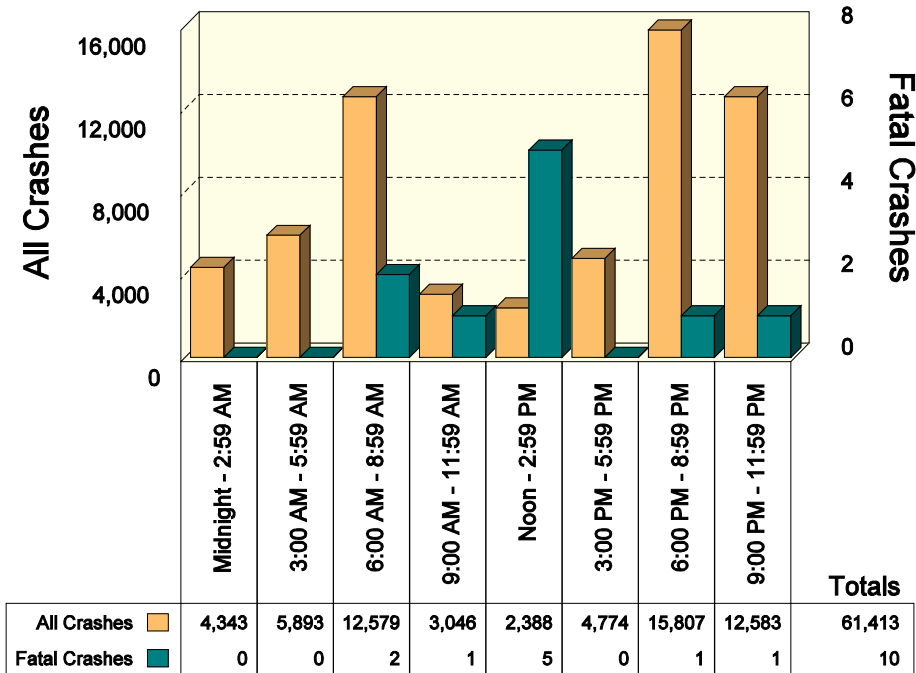

LIGHT CONDITION AND TIME OF DAY IN MOTOR VEHICLE-DEER CRASHES

LIGHT CONDITION	All Crashes		Fatal Crashes		Injury Crashes			PDO Crashes
	Number	% of Total	Number	% of Fatal	A	B	C	
Daylight	13,279	21.6	7	70.0	50	177	245	12,800
Dawn	5,267	8.6	0	0.0	3	34	62	5,168
Dusk	3,042	4.9	0	0.0	4	29	43	2,966
Dark – Lighted	2,166	3.5	0	0.0	3	13	28	2,122
Dark – Unlighted	37,152	60.4	3	30.0	55	208	455	36,431
Other/Unknown	580	0.9	0	0.0	0	2	5	573
Total	61,486	100.0	10	100.0	115	463	838	60,060

Time and Severity of Motor Vehicle - Deer Crashes

NOTE: Time and Severity chart excludes 73 crashes where time of day is unknown.