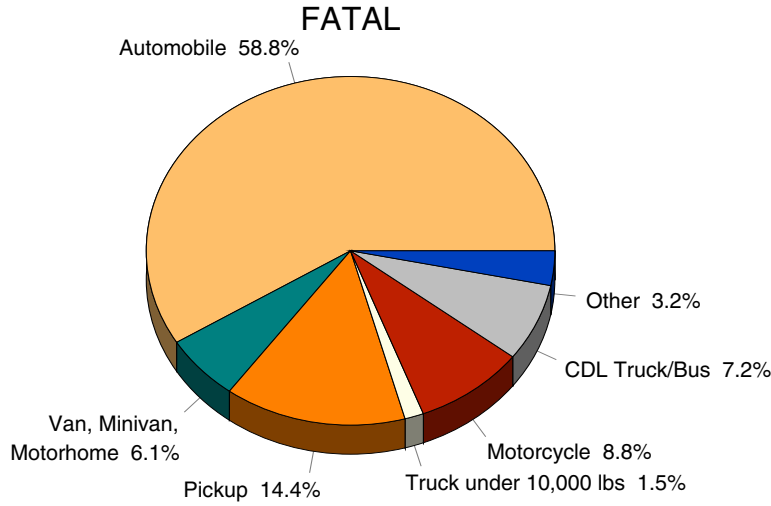

## VEHICLE TYPES IN CRASHES BY CRASH SEVERITY

The top chart shows that almost 3 out of 4 vehicles involved in fatal crashes are automobiles or pickups. Van/motorhome, the vehicle type that includes the minivan, has a fatal crash involvement of 6.1 percent.

Special Note:  
"Other" consists of moped, go-cart, snowmobile, off-road vehicle, other, and unknown.

As with fatal crashes, injury and property damage only (PDO) crashes are represented primarily by cars and pickups.