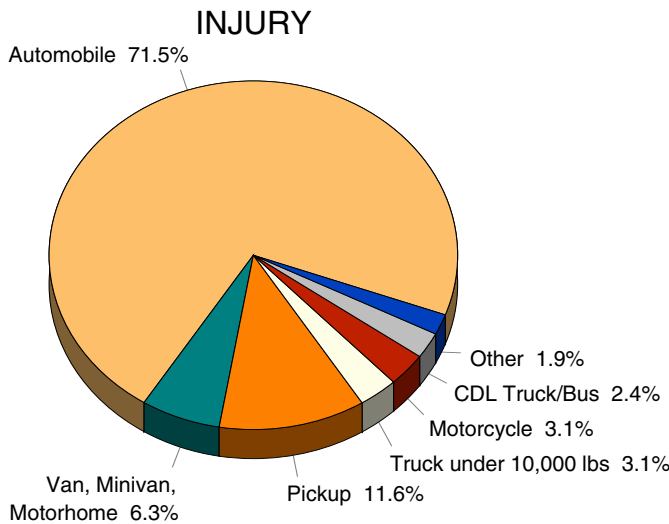

## VEHICLE TYPES IN CRASHES BY CRASH SEVERITY

The top chart shows that almost 3 out of 4 vehicles involved in fatal crashes are automobiles or pickups. Van/motorhome, the vehicle type that includes the minivan, has a fatal crash involvement of 6.1 percent.

Special Note:  
"Other" consists of moped, go-cart, snowmobile, off-road vehicle, other, and unknown.

As with fatal crashes, injury and property damage only (PDO) crashes are represented primarily by cars and pickups.