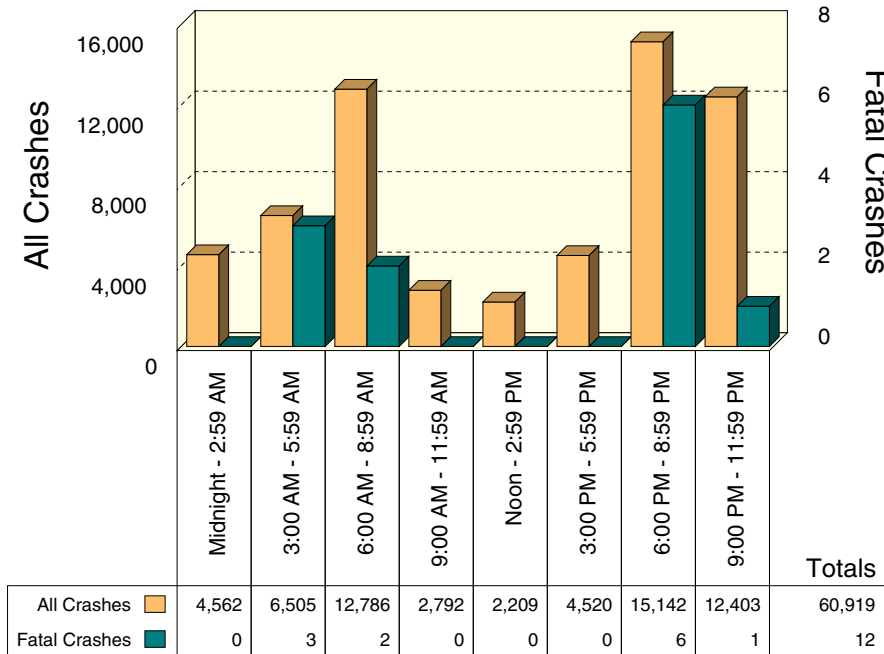

LIGHT CONDITION AND TIME OF DAY IN MOTOR VEHICLE-DEER CRASHES

LIGHT CONDITION	All Crashes		Fatal Crashes		Injury Crashes			PDO Crashes
	Number	% of Total	Number	% of Fatal	A	B	C	
Daylight	12,827	21.0	2	16.7	60	170	252	12,343
Dawn	5,302	8.7	3	25.0	10	34	66	5,189
Dusk	2,913	4.8	1	8.3	10	31	37	2,834
Dark – Lighted	1,990	3.3	0	0.0	6	11	20	1,953
Dark – Unlighted	37,280	61.1	6	50.0	84	221	466	36,503
Other/Unknown	698	1.1	0	0.0	0	0	6	692
Total	61,010	100.0	12	100.0	170	467	847	59,514

Time and Severity of Motor Vehicle - Deer Crashes

NOTE: Time and Severity chart excludes 91 crashes where time of day is unknown.