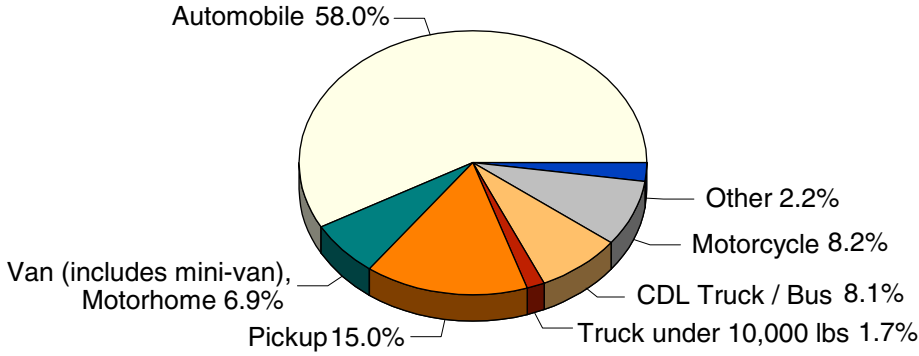

VEHICLE TYPES IN CRASHES BY CRASH SEVERITY

FATAL

The top chart shows that almost 3 out of 4 vehicles involved in fatal crashes are automobiles or pickups. Van/motorhome, the vehicle type that includes the popular minivan, has a fatal crash involvement of 6.9 percent.

INJURY

Special Note: "Other" consists of moped, go-cart, snowmobile, off-road vehicle, other, and unknown.

As with fatal crashes, injury and PDO crashes are represented primarily by cars and pickups.

PROPERTY DAMAGE ONLY