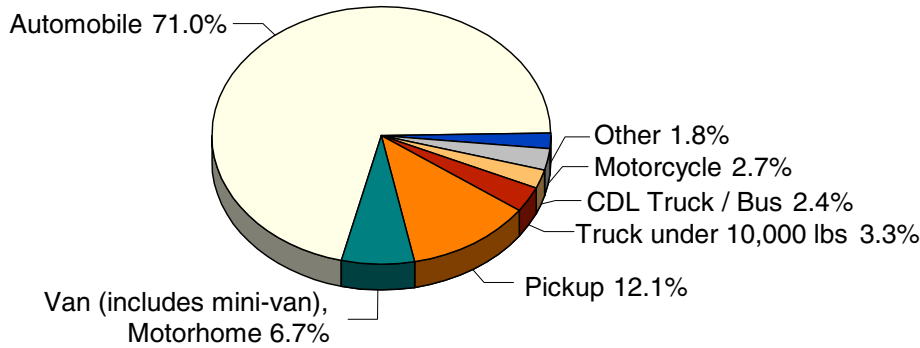

VEHICLE TYPES IN CRASHES BY CRASH SEVERITY

FATAL

The top chart shows that almost 3 out of 4 vehicles involved in fatal crashes are automobiles or pickups. Van/motorhome, the vehicle type that includes the popular minivan, has a fatal crash involvement of 6.9 percent.

INJURY

Special Note: "Other" consists of moped, go-cart, snowmobile, off-road vehicle, other, and unknown.

As with fatal crashes, injury and PDO crashes are represented primarily by cars and pickups.

PROPERTY DAMAGE ONLY