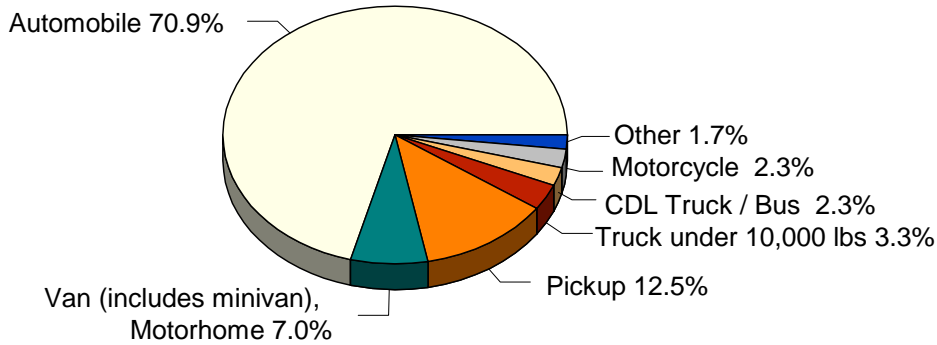

VEHICLE TYPES IN CRASHES BY CRASH SEVERITY

FATAL

The top chart shows that almost 3 out of 4 vehicles involved in fatal crashes are automobiles or pickups. Van/motorhome, the vehicle type that includes the popular minivan, has a fatal crash involvement of 6.0 percent.

INJURY

Special Note: "Other" consists of moped, go-cart, snowmobile, off-road vehicle, other, and unknown.

As with fatal crashes, injury and PDO crashes are represented primarily by cars and pickups.

PROPERTY DAMAGE ONLY