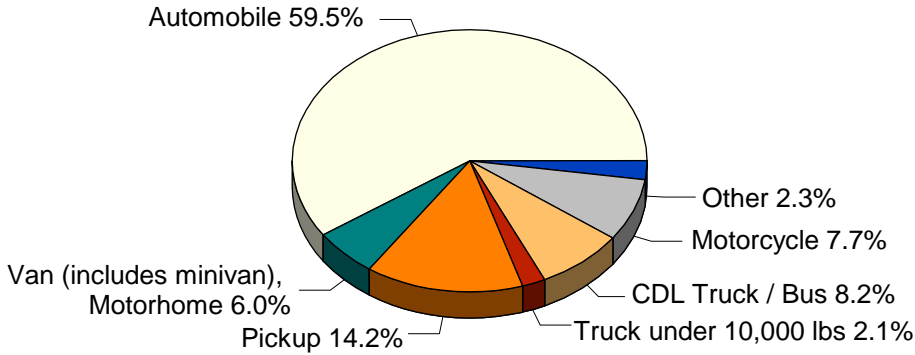

VEHICLE TYPES IN CRASHES BY CRASH SEVERITY

FATAL

The top chart shows that almost 3 out of 4 vehicles involved in fatal crashes are automobiles or pickups. Van/motorhome, the vehicle type that includes the popular minivan, has a fatal crash involvement of 6.0 percent.

INJURY

Special Note: "Other" consists of moped, go-cart, snowmobile, off-road vehicle, other, and unknown.

As with fatal crashes, injury and PDO crashes are represented primarily by cars and pickups.

PROPERTY DAMAGE ONLY