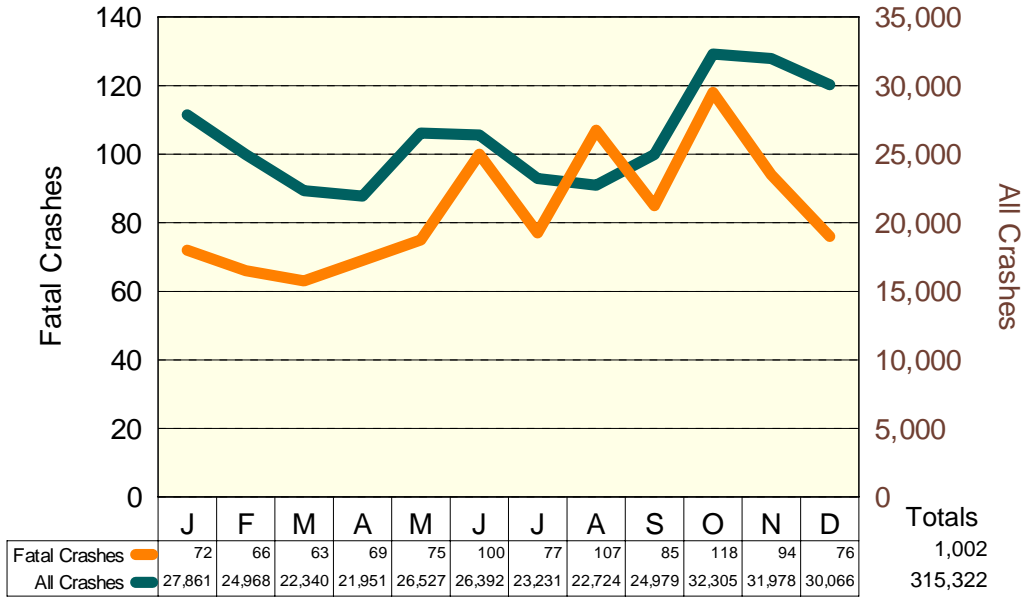

ALL CRASHES INJURY SEVERITY BY MONTH

Fatal Crashes

Injury and PDO Crashes