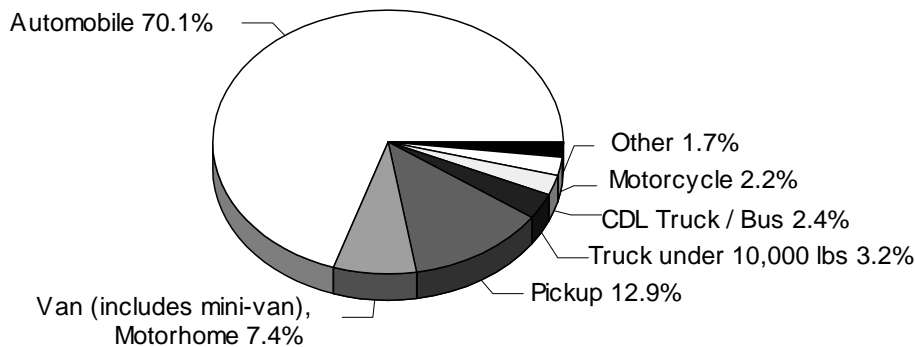

VEHICLE TYPES IN CRASHES BY CRASH SEVERITY

FATAL

The top chart shows that almost 3 out of 4 vehicles involved in fatal crashes are automobiles or pickups. Van/motorhome, the vehicle type that includes the popular minivan, has a fatal crash involvement of 7.0 percent.

INJURY

Special Note: "Other" consists of moped, go cart, snowmobile, off road vehicle, other, and unknown.

As with fatal crashes, injury and PDO crashes are represented primarily by cars and pickups.

PROPERTY DAMAGE ONLY