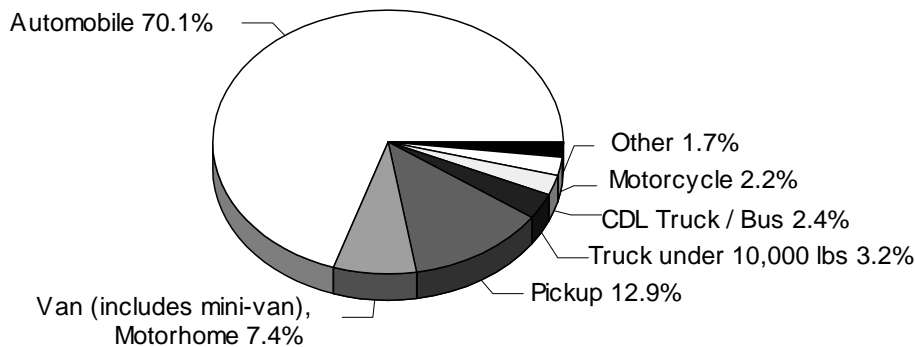

## VEHICLE TYPES IN CRASHES BY CRASH SEVERITY

### FATAL

The top chart shows that almost 3 out of 4 vehicles involved in fatal crashes are automobiles or pickups. Van/motorhome, the vehicle type that includes the popular minivan, has a fatal crash involvement of 7.0 percent.