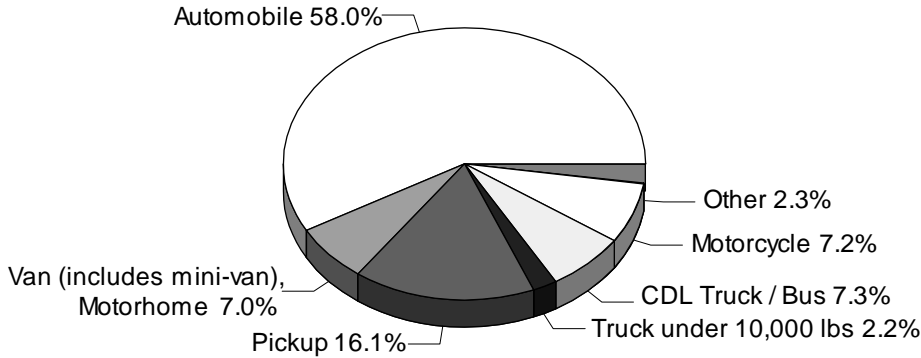

VEHICLE TYPES IN CRASHES BY CRASH SEVERITY

FATAL

The top chart shows that almost 3 out of 4 vehicles involved in fatal crashes are automobiles or pickups. Van/motorhome, the vehicle type that includes the popular minivan, has a fatal crash involvement of 7.0 percent.

INJURY

Special Note: "Other" consists of moped, go cart, snowmobile, off road vehicle, other, and unknown.

As with fatal crashes, injury and PDO crashes are represented primarily by cars and pickups.

PROPERTY DAMAGE ONLY