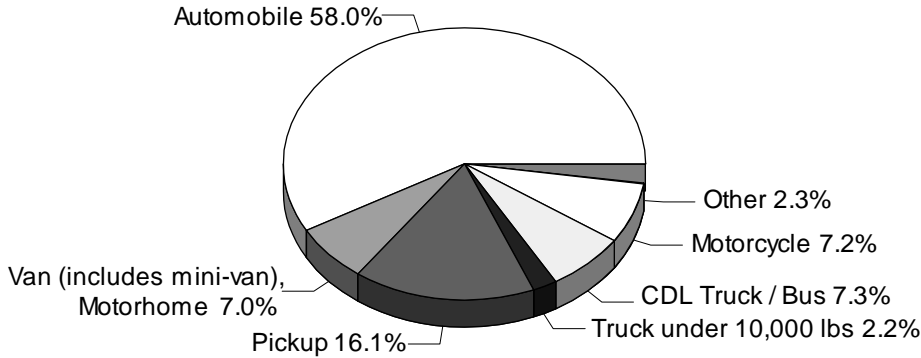

## VEHICLE TYPES IN CRASHES BY CRASH SEVERITY

### FATAL

The top chart shows that almost 3 out of 4 vehicles involved in fatal crashes are automobiles or pickups. Van/motorhome, the vehicle type that includes the popular minivan, has a fatal crash involvement of 7.0 percent.