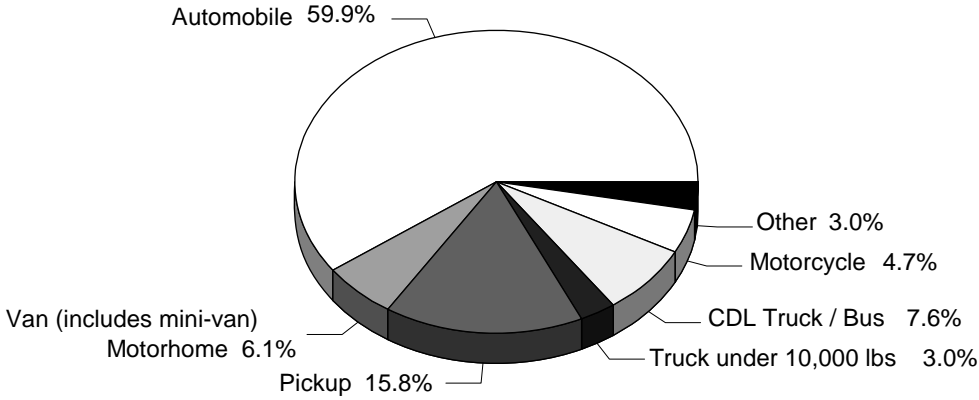

## VEHICLE TYPES IN CRASHES BY CRASH SEVERITY

### FATAL

The top chart shows that 3 out of 4 vehicles involved in fatal crashes are automobiles or pickups. Van/motorhome, the vehicle type that includes the popular minivan, has a fatal crash involvement of 6.1 percent.

### PROPERTY DAMAGE ONLY

As with fatal crashes, injury and PDO crashes are represented primarily by cars and pickups. One should also note the decline in proportional representation for motorcycles and heavy trucks compared to their levels in fatal crashes.