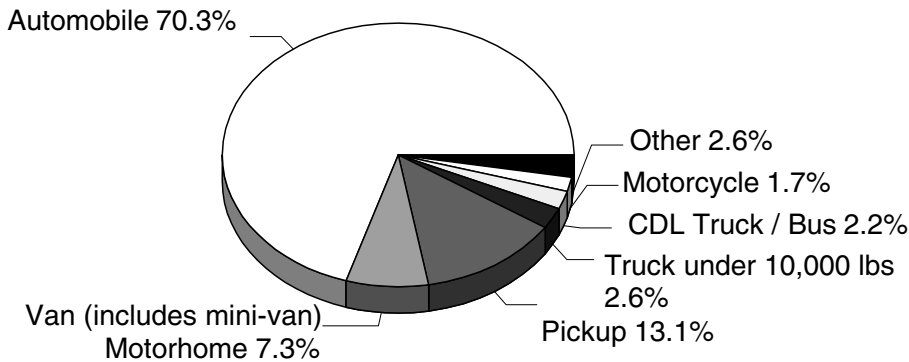

VEHICLE TYPES IN CRASHES BY CRASH SEVERITY

FATAL

The top chart shows that 3 out of 4 vehicles involved in fatal crashes are automobiles or pickups. Van/motorhome, the vehicle type that includes the popular minivan, has a fatal crash involvement of 7.1 percent.

INJURY

Special Note: "Other" consists of moped, go cart, snowmobile, off road vehicle, other, and unknown.

As with fatal crashes, injury and PDO crashes are represented primarily by cars and pickups. One should also note the decline in proportional representation for motorcycles and heavy trucks compared to their levels in fatal crashes.