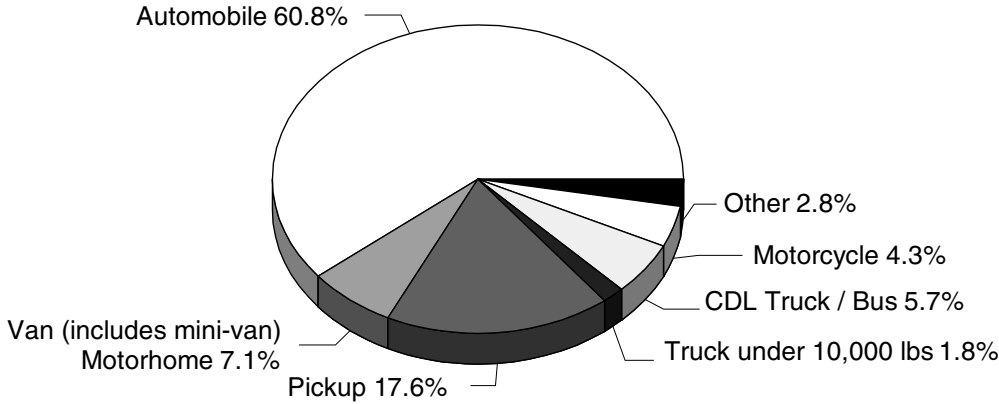

VEHICLE TYPES IN CRASHES BY CRASH SEVERITY

FATAL

The top chart shows that 3 out of 4 vehicles involved in fatal crashes are automobiles or pickups. Van/motorhome, the vehicle type that includes the popular minivan, has a fatal crash involvement of 7.1 percent.

INJURY

Special Note: "Other" consists of moped, go cart, snowmobile, off road vehicle, other, and unknown.

As with fatal crashes, injury and PDO crashes are represented primarily by cars and pickups. One should also note the decline in proportional representation for motorcycles and heavy trucks compared to their levels in fatal crashes.