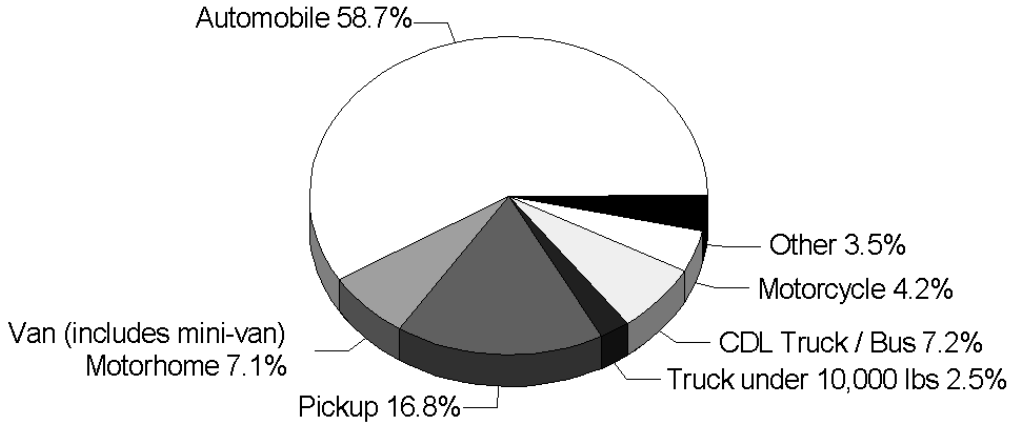

## VEHICLE TYPES IN CRASHES BY CRASH SEVERITY

### FATAL

The top chart shows that 3 out of 4 vehicles involved in fatal crashes are automobiles or pickups. Van, motorhome, the vehicle type that includes the popular minivan, has a fatal crash involvement of 7.1 percent.

### INJURY

Special Note: "Other" consists of moped, go cart, snowmobile, off road vehicle, other, and unknown.

As with fatal crashes, injury and PDO crashes are represented primarily by cars and pickups. One should also note the decline in proportional representation for motorcycles and heavy trucks compared to their levels in fatal crashes.