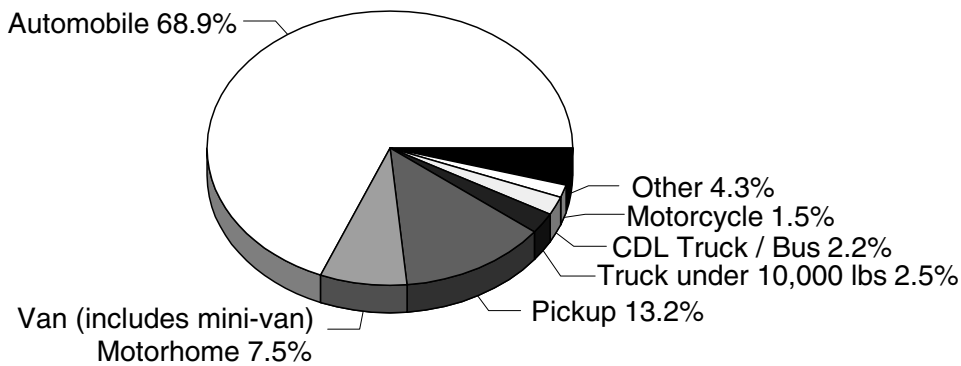

## VEHICLE TYPES IN CRASHES BY CRASH SEVERITY

### FATAL

The top chart shows that 3 out of 4 vehicles involved in fatal crashes are automobiles or pickups. Van, motorhome, the vehicle type that includes the popular minivan, has a fatal crash involvement of 7.1 percent.

### INJURY

Special Note: "Other" consists of moped, go cart, snowmobile, off road vehicle, other, and unknown.

As with fatal crashes, injury and PDO crashes are represented primarily by cars and pickups. One should also note the decline in proportional representation for motorcycles and heavy trucks compared to their levels in fatal crashes.