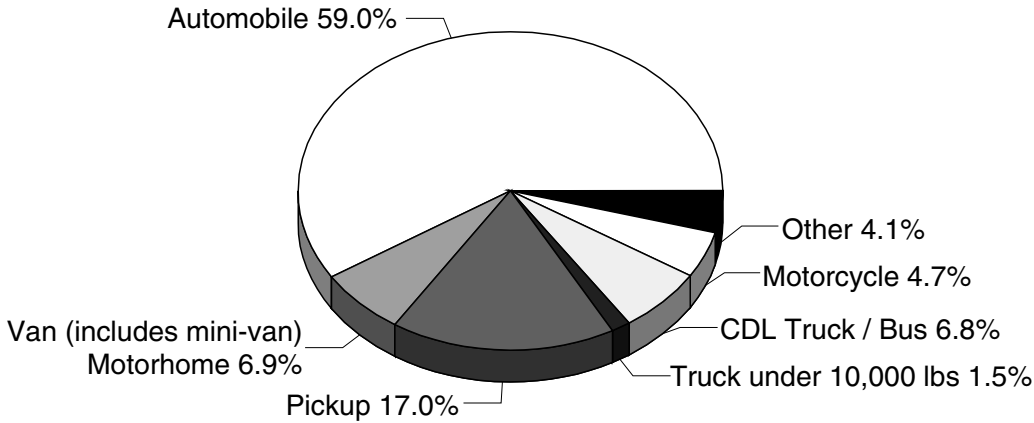

VEHICLE TYPES IN CRASHES BY CRASH SEVERITY

FATAL

The top chart shows that 3 out of 4 vehicles involved in fatal crashes are automobiles or pickups. Van, motorhome, the vehicle type that includes the popular minivan, has a fatal crash involvement of 6.9 percent.

INJURY

Special Note: "Other" consists of Moped, Go Cart, Snowmobile, Off Road Vehicle, Other, and Unknown.

As with fatal crashes, injury and PDO crashes are represented primarily by cars and pickups. One should also note the decline in proportional representation for motorcycles and heavy trucks compared to their levels in fatal crashes.