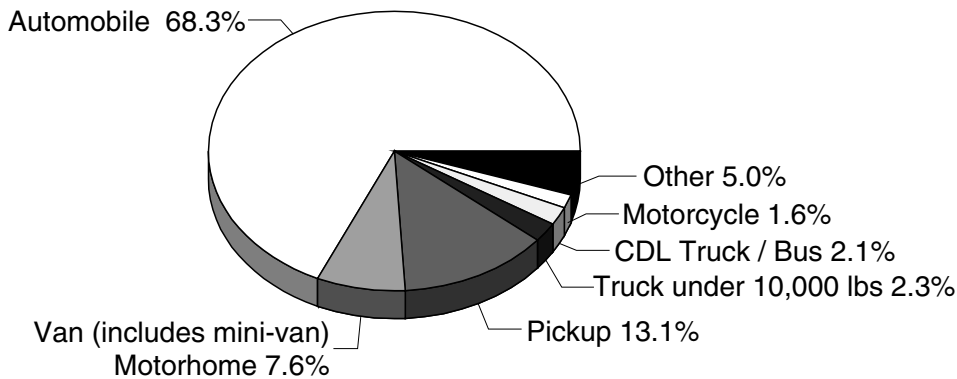

VEHICLE TYPES IN CRASHES BY CRASH SEVERITY

FATAL

The top chart shows that 3 out of 4 vehicles involved in fatal crashes are automobiles or pickups. Van, motorhome, the vehicle type that includes the popular minivan, has a fatal crash involvement of 6.9 percent.

INJURY

Special Note: "Other" consists of Moped, Go Cart, Snowmobile, Off Road Vehicle, Other, and Unknown.

As with fatal crashes, injury and PDO crashes are represented primarily by cars and pickups. One should also note the decline in proportional representation for motorcycles and heavy trucks compared to their levels in fatal crashes.